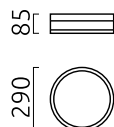

ZELO

Type	ceiling luminaire
item nr.	15/1821.04
GTIN (EAN)	4022671104739

description

ZELO, ceiling luminaire, chrome, LED replaceable by specialist, direct/indirect, IP44

material and dimensions

color	chrome
material	steel + opal glass satinised
dimensions	D 290 mm x H 85 mm
weight	1.9 kg

light and electric specifications

lightsource	LED replaceable by specialist
control	not dimmable
with presence detector	yes
system demand	18 W
net	1,420 lm (luminaire/net)
gross	2,210 lm (LED-module/gross)
light color	2,900 K
CRI	90-100
light emission	direct/indirect
degree of protection	IP44
protection class	1
Product type according to EU 2019/2015 and EU 2019/2020	containing product
Energy efficiency class of the built-in light source(s)	E