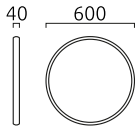

VIDO

Type	wall luminaire
item nr.	18/2520.22
GTIN (EAN)	4022671119719

description

The VIDO illuminated mirror combines a high-quality crystal mirror with a fully-fledged light. IP44 - splash-proof, heated and therefore protected against fogging.

Sensor switch on the mirror:

- a short press switches the light on or off
- long press adjusts the light colour between 2700 K and 6500 K

VIDO, wall luminaire, black - mirror, LED replaceable by specialist, direct, IP44

Direct light emission

material and dimensions

color	black - mirror
material	aluminium + satinised acrylic diffusor
dimensions	D 600 mm x H 40 mm
weight	4.2 kg

light and electric specifications

lightsource	LED replaceable by specialist
control	not dimmable
system demand	27 W
net	1,490 lm (luminaire/net)
gross	2,480 lm (LED-module/gross)
Farbtemperatur einstellbar	stufenlos
light color	2,700 K - 6,500 K
CRI	90-100
light emission	direct
degree of protection	IP44
protection class	1
Product type according to EU 2019/2015 and EU 2019/2020	containing product
Energy efficiency class of the built-in light source(s)	F