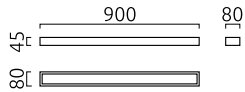

THEIA

Type	wall luminaire
item nr.	18/1827.04
GTIN (EAN)	4022671104791

description

THEIA, wall luminaire, chrome, LED replaceable by specialist, direct/indirect, IP44

material and dimensions

color	chrome
material	steel + glass satinised
dimensions	L 45 mm x B 900 mm x H 80 mm
weight	1.8 kg

light and electric specifications

lightsource	LED replaceable by specialist
control	not dimmable
system demand	25 W
net	1,410 lm (luminaire/net)
gross	2,820 lm (LED-module/gross)
light color	2,900 K
CRI	90-100
light emission	direct/indirect
degree of protection	IP44
protection class	1
Product type according to EU 2019/2015 and EU 2019/2020	containing product
Energy efficiency class of the built-in light source(s)	F