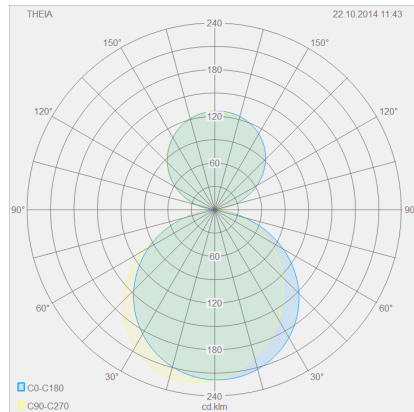

THEIA

Type	wall luminaire
item nr.	18/1827.04
GTIN (EAN)	4022671104791

description

THEIA, wall luminaire, chrome, LED replaceable by specialist, direct/indirect, IP44

material and dimensions

color	chrome
material	steel + glass satinised
dimensions	L 45 mm x B 900 mm x H 80 mm
weight	1.8 kg

light and electric specifications

lightsource	LED replaceable by specialist
control	not dimmable
system demand	25 W
net	1,410 lm (luminaire/net)
gross	2,820 lm (LED-module/gross)
light color	2,900 K
CRI	90-100
light emission	direct/indirect
degree of protection	IP44
protection class	1
Product type according to EU 2019/2015 and EU 2019/2020	containing product
Energy efficiency class of the built-in light source(s)	F