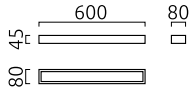

THEIA

Type	wall luminaire
item nr.	18/1826.04
GTIN (EAN)	4022671104784

description

THEIA, wall luminaire, chrome, LED replaceable by specialist, direct/indirect, IP44

material and dimensions

color	chrome
material	steel + glass satinised
dimensions	L 45 mm x B 600 mm x H 80 mm
weight	1.4 kg

light and electric specifications

lightsource	LED replaceable by specialist
control	not dimmable
system demand	19 W
net	980 lm (luminaire/net)
gross	2,110 lm (LED-module/gross)
light color	2,900 K
CRI	90-100
light emission	direct/indirect
degree of protection	IP44
protection class	1
Product type according to EU 2019/2015 and EU 2019/2020	containing product
Energy efficiency class of the built-in light source(s)	F