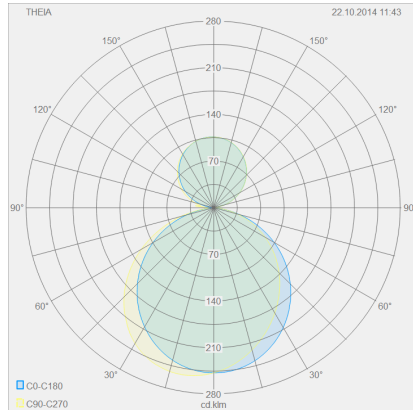

THEIA

Type	wall luminaire
item nr.	18/1825.04
GTIN (EAN)	4022671104777

description

THEIA, wall luminaire, chrome, LED replaceable by specialist, direct/indirect, IP44

material and dimensions

color	chrome
material	steel + glass satinised
dimensions	L 45 mm x B 300 mm x H 80 mm
weight	0.65 kg

light and electric specifications

lightsource	LED replaceable by specialist
control	not dimmable
system demand	13 W
net	495 lm (luminaire/net)
gross	1,380 lm (LED-module/gross)
light color	2,900 K
CRI	90-100
light emission	direct/indirect
degree of protection	IP44
protection class	1
Product type according to EU 2019/2015 and EU 2019/2020	containing product
Energy efficiency class of the built-in light source(s)	F