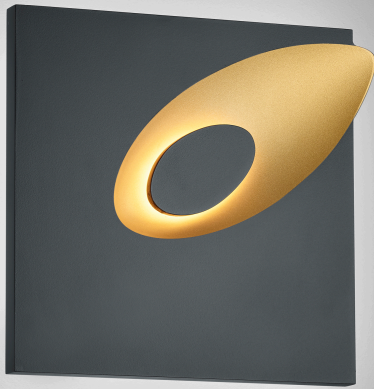

TAIL

Type	wall luminaire
item nr.	28/2114.28
GTIN (EAN)	4022671113502

description

TAIL, wall luminaire, black -gold, LED replaceable by specialist, indirect, IP54

material and dimensions

color	black -gold
material	cast aluminium + satinised acrylic diffuser
dimensions	L 210 mm x B 200 mm x H 55 mm
weight	1.87 kg

light and electric specifications

lightsource	LED replaceable by specialist
control	dimnable trailing/leading edge
system demand	13 W
net	530 lm (luminaire/net)
gross	1,480 lm (LED-module/gross)
light color	2,700 K
CRI	90-100
light emission	indirect
degree of protection	IP54
protection class	1
Product type according to EU 2019/2015 and EU 2019/2020	containing product
Energy efficiency class of the built-in light source(s)	F