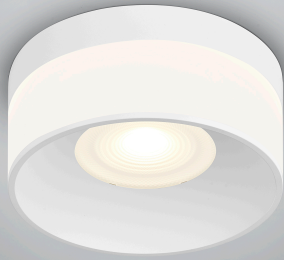

SOU

Type	ceiling luminaire
item nr.	25/2511.07
GTIN (EAN)	4022671119627

description

The compact surface-mounted ceiling luminaires SOU combine homogeneous indirect light in the outer satinised glass ring with a powerful downlight inside the luminaire.

SOU, ceiling luminaire, mat white, LED replaceable by specialist, direct/indirect, IP20

material and dimensions

color	mat white
material	aluminium + satinised acrylic diffuser
dimensions	D 200 mm x H 100 mm
weight	1.2 kg

light and electric specifications

lightsource	LED replaceable by specialist
control	dimmable trailing/leading edge
Casambi	optionally available with CASAMBI control
system demand	18 W
net	2,040 lm (luminaire/net)
gross	2,260 lm (LED-module/gross)
light color	2,700 K
CRI	90-100
light emission	direct/indirect
degree of protection	IP20
protection class	1
Product type according to EU 2019/2015 and EU 2019/2020	containing product
Energy efficiency class of the built-in light source(s)	E