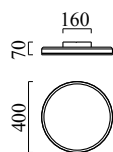

SONA

Type	ceiling luminaire
item nr.	15/1993.22
GTIN (EAN)	4022671113250

description

SONA, ceiling luminaire, mat black, LED replaceable by specialist, direct, IP20

material and dimensions

color	mat black
material	steel + satinised acrylic diffuser
dimensions	D 400 mm x H 70 mm
weight	2.9 kg

light and electric specifications

lightsource	LED replaceable by specialist
control	dimnable trailing/leading edge
Casambi	optionally available with CASAMBI control
system demand	24 W
net	2,040 lm (luminaire/net)
gross	2,900 lm (LED-module/gross)
light color	2,900 K
CRI	90-100
light emission	direct
degree of protection	IP20
protection class	1
Product type according to EU 2019/2015 and EU 2019/2020	containing product
Energy efficiency class of the built-in light source(s)	E