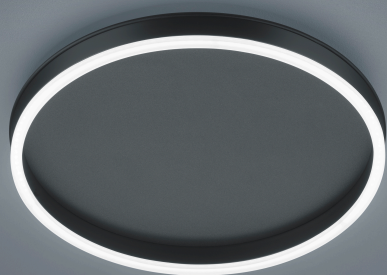

SONA

Type	ceiling luminaire
item nr.	15/1993.22
GTIN (EAN)	4022671113250

description

SONA, ceiling luminaire, mat black, LED replaceable by specialist, direct, IP20

material and dimensions

color	mat black
material	steel + satinised acrylic diffuser
dimensions	D 400 mm x H 70 mm
weight	2.9 kg

light and electric specifications

lightsource	LED replaceable by specialist
control	dimnable trailing/leading edge
Casambi	optionally available with CASAMBI control
system demand	24 W
net	2,040 lm (luminaire/net)
gross	2,900 lm (LED-module/gross)
light color	2,900 K
CRI	90-100
light emission	direct
degree of protection	IP20
protection class	1
Product type according to EU 2019/2015 and EU 2019/2020	containing product
Energy efficiency class of the built-in light source(s)	E