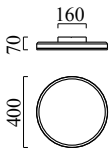

SONA

Type	ceiling luminaire
item nr.	15/1993.07
GTIN (EAN)	4022671107211

description

SONA, ceiling luminaire, mat white, LED replaceable by specialist, direct, IP20

material and dimensions

color	mat white
material	steel + satinised acrylic diffuser
dimensions	D 400 mm x H 70 mm
weight	2.9 kg

light and electric specifications

lightsource	LED replaceable by specialist
control	dimnable trailing/leading edge
Casambi	optionally available with CASAMBI control
system demand	24 W
net	2,040 lm (luminaire/net)
gross	2,900 lm (LED-module/gross)
light color	2,900 K
CRI	90-100
light emission	direct
degree of protection	IP20
protection class	1
Product type according to EU 2019/2015 and EU 2019/2020	containing product
Energy efficiency class of the built-in light source(s)	E