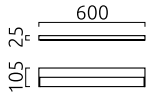

SLATE

Type	wall luminaire
item nr.	18/2038.04
GTIN (EAN)	4022671109369

description

Flat, elegant and bright!

The SLATE family with its different lengths is very versatile in how to use it. In kitchens, bathroom, hallways and many other applications, the combined up- and downlight comfortably lights the space.

SLATE, wall luminaire, chrome, LED replaceable by specialist, direct/indirect, IP44

material and dimensions

color	chrome
material	aluminium + satinised acrylic glass
dimensions	L 600 mm x B 25 mm x H 105 mm
weight	0.8 kg

light and electric specifications

lightsource	LED replaceable by specialist
control	not dimmable
system demand	15 W
net	960 lm (luminaire/net)
gross	1,570 lm (LED-module/gross)
light color	2,900 K
CRI	90-100
light emission	direct/indirect
degree of protection	IP44
protection class	1
Product type according to EU 2019/2015 and EU 2019/2020	containing product
Energy efficiency class of the built-in light source(s)	F