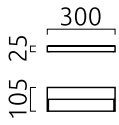

SLATE

Type	wall luminaire
item nr.	18/2037.22
GTIN (EAN)	4022671109352

description

Flat, elegant and bright!

The SLATE family with its different lengths is very versatile in how to use it. In kitchens, bathroom, hallways and many other applications, the combined up- and downlight comfortably lights the space.

SLATE, wall luminaire, mat black, LED replaceable by specialist, direct/indirect, IP44

material and dimensions

color	mat black
material	aluminium + satinised acrylic glass
dimensions	L 300 mm x B 25 mm x H 105 mm
weight	0.5 kg

light and electric specifications

lightsource	LED replaceable by specialist
control	not dimmable
system demand	6.5 W
net	360 lm (luminaire/net)
gross	710 lm (LED-module/gross)
light color	2,900 K
CRI	90-100
light emission	direct/indirect
degree of protection	IP44
protection class	1
Product type according to EU 2019/2015 and EU 2019/2020	containing product
Energy efficiency class of the built-in light source(s)	F