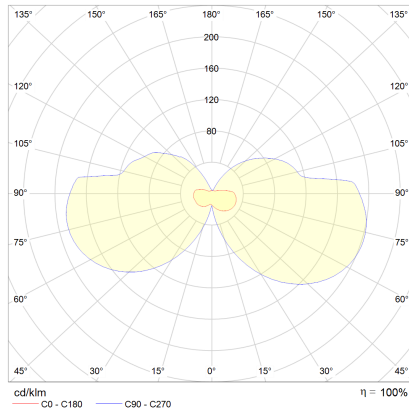

SLATE

Type	wall luminaire
item nr.	18/2037.22
GTIN (EAN)	4022671109352

description

Flat, elegant and bright!

The SLATE family with its different lengths is very versatile in how to use it. In kitchens, bathroom, hallways and many other applications, the combined up- and downlight comfortably lights the space.

SLATE, wall luminaire, mat black, LED replaceable by specialist, direct/indirect, IP44

material and dimensions

color	mat black
material	aluminium + satinised acrylic glass
dimensions	L 300 mm x B 25 mm x H 105 mm
weight	0.5 kg

light and electric specifications

lightsource	LED replaceable by specialist
control	not dimmable
system demand	6.5 W
net	360 lm (luminaire/net)
gross	710 lm (LED-module/gross)
light color	2,900 K
CRI	90-100
light emission	direct/indirect
degree of protection	IP44
protection class	1
Product type according to EU 2019/2015 and EU 2019/2020	containing product
Energy efficiency class of the built-in light source(s)	F