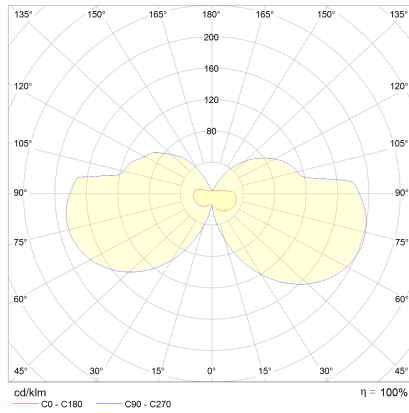

SLATE

Type	wall luminaire
item nr.	18/2037.04
GTIN (EAN)	4022671109345

description

Flat, elegant and bright!

The SLATE family with its different lengths is very versatile in how to use it. In kitchens, bathroom, hallways and many other applications, the combined up- and downlight comfortably lights the space.

SLATE, wall luminaire, chrome, LED replaceable by specialist, direct/indirect, IP44

material and dimensions

color	chrome
material	aluminium + satinised acrylic glass
dimensions	L 300 mm x B 25 mm x H 105 mm
weight	0.5 kg

light and electric specifications

lightsource	LED replaceable by specialist
control	not dimmable
system demand	6.5 W
net	360 lm (luminaire/net)
gross	710 lm (LED-module/gross)
light color	2,900 K
CRI	90-100
light emission	direct/indirect
degree of protection	IP44
protection class	1
Product type according to EU 2019/2015 and EU 2019/2020	containing product
Energy efficiency class of the built-in light source(s)	F