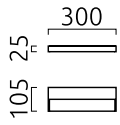

SLATE

Type	wall luminaire
item nr.	18/2037.04
GTIN (EAN)	4022671109345

description

Flat, elegant and bright!

The SLATE family with its different lengths is very versatile in how to use it. In kitchens, bathroom, hallways and many other applications, the combined up- and downlight comfortably lights the space.

SLATE, wall luminaire, chrome, LED replaceable by specialist, direct/indirect, IP44

material and dimensions

color	chrome
material	aluminium + satinised acrylic glass
dimensions	L 300 mm x B 25 mm x H 105 mm
weight	0.5 kg

light and electric specifications

lightsource	LED replaceable by specialist
control	not dimmable
system demand	6.5 W
net	360 lm (luminaire/net)
gross	710 lm (LED-module/gross)
light color	2,900 K
CRI	90-100
light emission	direct/indirect
degree of protection	IP44
protection class	1
Product type according to EU 2019/2015 and EU 2019/2020	containing product
Energy efficiency class of the built-in light source(s)	F