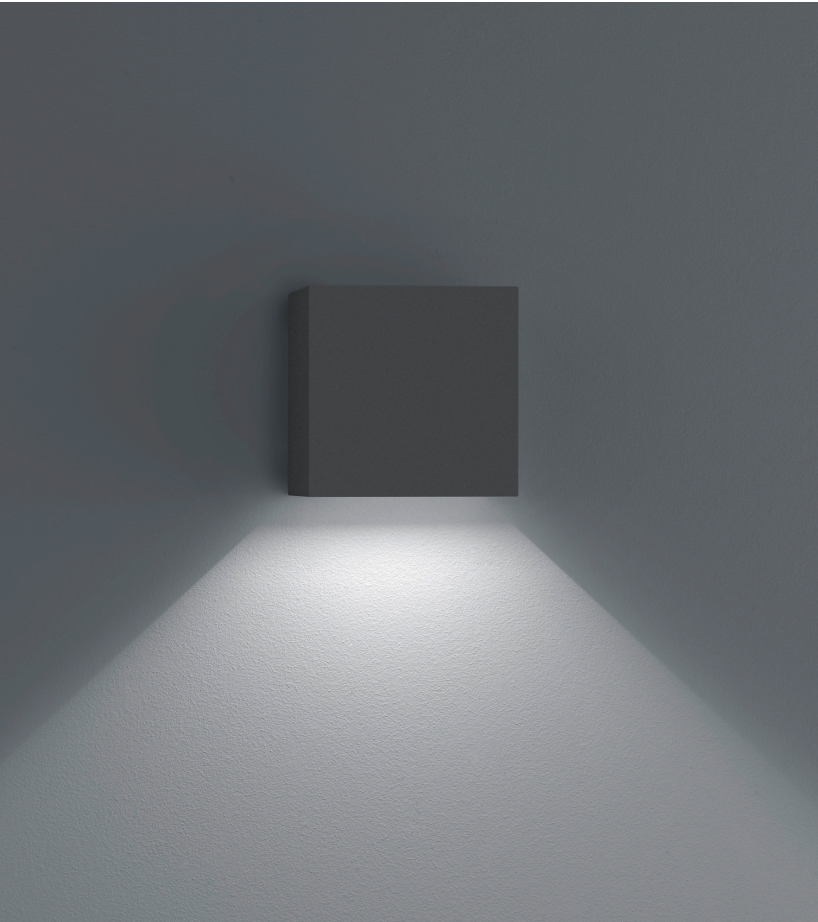

SIRI44

Type	wall luminaire
item nr.	A28242.73
GTIN (EAN)	4022671112901

description

SIRI44, wall luminaire, graphite, LED replaceable by specialist, direct/indirect, IP54

material and dimensions

color	graphite
material	aluminium
dimensions	L 100 mm x B 100 mm x H 100 mm
weight	0.9 kg

light and electric specifications

lightsource	LED replaceable by specialist
control	dimnable trailing/leading edge
system demand	7 W
net	390 lm (luminaire/net)
gross	720 lm (LED-module/gross)
light color	3,000 K
CRI	90-100
light emission	direct/indirect
degree of protection	IP54
protection class	1

Product type according to EU 2019/2015 and EU 2019/2020 containing product

Energy efficiency class of the built-in light source(s) F