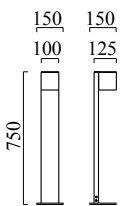

SIRI44

Type	bollard luminaire
item nr.	A19802.73
GTIN (EAN)	4022671114080

description

SIRI44, bollard luminaire, graphite, LED replaceable by specialist, direct, IP54

material and dimensions

color	graphite
material	aluminium
dimensions	L 150 mm x B 150 mm x H 750 mm
weight	2.35 kg

light and electric specifications

lightsource	LED replaceable by specialist
control	not dimmable
system demand	7 W
net	320 lm (luminaire/net)
gross	680 lm (LED-module/gross)
light color	3,000 K
CRI	90-100
light emission	direct
degree of protection	IP54
protection class	1
Product type according to EU 2019/2015 and EU 2019/2020	containing product
Energy efficiency class of the built-in light source(s)	F

accessory

name	SIRI 44 Montageplatte Stahl verzinkt 150x150x6 mm für Erdstück
item nr.	9031
short text	SIRI 44, accessory, zinc-plated steel
name	Erdspeiß für Pollerleuchten Stahl verzinkt
item nr.	A19900
short text	accessory, zinc-plated steel