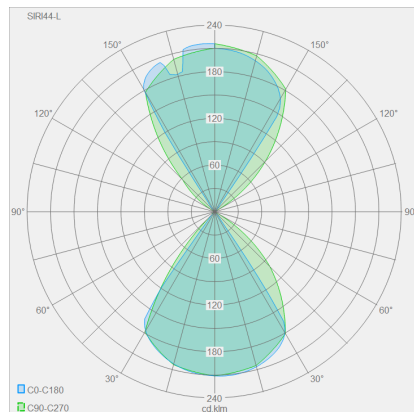

SIRI44-L

Type	wall luminaire
item nr.	A28442.73
GTIN (EAN)	4022671112918

description

SIRI44-L, wall luminaire, graphite, LED replaceable by specialist, direct/indirect, IP54

material and dimensions

color	graphite
material	aluminium
dimensions	L 150 mm x B 150 mm x H 150 mm
weight	1.9 kg

light and electric specifications

lightsource	LED replaceable by specialist
control	dimmable trailing/leading edge
system demand	15 W
net	850 lm (luminaire/net)
gross	1,550 lm (LED-module/gross)
light color	3,000 K
CRI	90-100
light emission	direct/indirect
degree of protection	IP54
protection class	1
Product type according to EU 2019/2015 and EU 2019/2020	containing product
Energy efficiency class of the built-in light source(s)	F