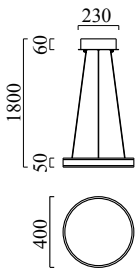

SERVO

Type	pendant luminaire
item nr.	26/1893.22
GTIN (EAN)	4022671114042

description

SERVO, pendant luminaire, mat black, LED replaceable by specialist, direct/indirect, IP20

material and dimensions

color	mat black
material	aluminium + satinised acrylic diffuser
dimensions	
height adjustment	height adjustable
suspension length	300 mm - 1,800 mm
weight	2.21 kg

light and electric specifications

lightsource	LED replaceable by specialist
control	dimnable trailing/leading edge
Casambi	optionally available with CASAMBI control
system demand	49 W
net	3,840 lm (luminaire/net)
gross	5,780 lm (LED-module/gross)
light color	2,900 K
CRI	90-100
light emission	direct/indirect
degree of protection	IP20
protection class	1
Product type according to EU 2019/2015 and EU 2019/2020	containing product
Energy efficiency class of the built-in light source(s)	F