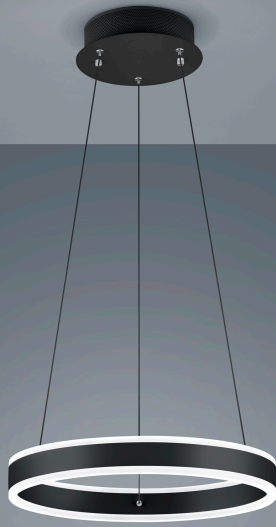

SERVO

Type	pendant luminaire
item nr.	26/1893.22
GTIN (EAN)	4022671114042

description

SERVO, pendant luminaire, mat black, LED replaceable by specialist, direct/indirect, IP20

material and dimensions

color	mat black
material	aluminium + satinised acrylic diffuser
dimensions	
height adjustment	height adjustable
suspension length	300 mm - 1,800 mm
weight	2.21 kg

light and electric specifications

lightsource	LED replaceable by specialist
control	dimnable trailing/leading edge
Casambi	optionally available with CASAMBI control
system demand	49 W
net	3,840 lm (luminaire/net)
gross	5,780 lm (LED-module/gross)
light color	2,900 K
CRI	90-100
light emission	direct/indirect
degree of protection	IP20
protection class	1
Product type according to EU 2019/2015 and EU 2019/2020	containing product
Energy efficiency class of the built-in light source(s)	F

accessory

name	CASAMBI CBU-TED Bluetooth Dimmer
item nr.	6100
short text	CASAMBI, accessory