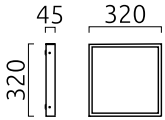

SCALA

| | |
|------------|------------------------|
| Type | wall/ceiling-luminaire |
| item nr. | A18457.93 |
| GTIN (EAN) | 4022671115285 |

description

SCALA, Wandleuchte%2CDeckenleuchte, graphite, LED replaceable by specialist, direct, IP44

material and dimensions

| | |
|------------|--|
| color | graphite |
| material | stainless steel + white acrylic diffuser |
| dimensions | L 320 mm x B 320 mm x H 45 mm |
| weight | 2.9 kg |

light and electric specifications