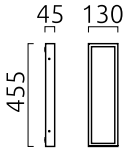

SCALA

Type	wall luminaire
item nr.	A18454.93
GTIN (EAN)	4022671115292

description

SCALA, wall luminaire, graphite, LED replaceable by specialist, direct, IP44

material and dimensions

color	graphite
material	stainless steel + white acrylic diffuser
dimensions	L 455 mm x B 130 mm x H 45 mm
weight	2.1 kg

light and electric specifications

lightsource	LED replaceable by specialist
control	not dimmable
system demand	13 W
net	840 lm (luminaire/net)
gross	1,400 lm (LED-module/gross)
light color	3,000 K
CRI	80-89
light emission	direct
degree of protection	IP44
protection class	1

Product type according to EU

2019/2015 and EU 2019/2020 containing product

Energy efficiency class of the built-in light source(s) F