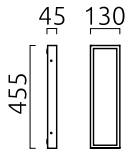

SCALA

Type	wall luminaire
item nr.	A18454.86
GTIN (EAN)	4022671100328

description

SCALA, wall luminaire, stainless steel grinded, LED replaceable by specialist, direct, IP44

material and dimensions

color	stainless steel grinded
material	stainless steel + white acrylic diffuser
dimensions	L 455 mm x B 130 mm x H 45 mm
weight	2.1 kg

light and electric specifications

lightsource	LED replaceable by specialist
control	not dimmable
system demand	13 W
net	840 lm (luminaire/net)
gross	1,400 lm (LED-module/gross)
light color	3,000 K
CRI	80-89
light emission	direct
degree of protection	IP44
protection class	1
Product type according to EU 2019/2015 and EU 2019/2020	containing product
Energy efficiency class of the built-in light source(s)	F