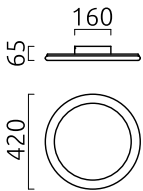

SAO

Type	wall/ceiling-luminaire
item nr.	28/2330.22-50
GTIN (EAN)	4022671118446

description

Wall lamp with crystal mirror Ø 330 mm integrated

SAO, Wandleuchte%2CDeckenleuchte, mat black, LED replaceable by specialist, direct, IP20

material and dimensions

color	mat black
material	steel + satinised acrylic diffusor
dimensions	D 420 mm x H 60 mm
weight	4.2 kg

light and electric specifications

lightsource	LED replaceable by specialist
control	dimnable trailing/leading edge
Casambi	optionally available with CASAMBI control
system demand	40 W
net	3,710 lm (luminaire/net)
gross	4,470 lm (LED-module/gross)
light color	2,700 K
CRI	90-100
beam angle	120 °
light emission	direct
degree of protection	IP20
protection class	1
Product type according to EU 2019/2015 and EU 2019/2020	containing product
Energy efficiency class of the built-in light source(s)	F