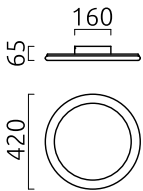

SAO

Type	wall/ceiling-luminaire
item nr.	28/2330.09-50
GTIN (EAN)	4022671118439

description

Wall lamp with crystal mirror Ø 330 mm integrated

SAO, Wandleuchte%2CDeckenleuchte, gold leaf, LED replaceable by specialist, direct, IP20

material and dimensions

color	gold leaf
material	steel + satinised acrylic diffusor
dimensions	D 420 mm x H 60 mm
weight	4.2 kg

light and electric specifications

lightsource	LED replaceable by specialist
control	dimnable trailing/leading edge
Casambi	optionally available with CASAMBI control
system demand	40 W
net	3,710 lm (luminaire/net)
gross	4,470 lm (LED-module/gross)
light color	2,700 K
CRI	90-100
beam angle	120 °
light emission	direct
degree of protection	IP20
protection class	1
Product type according to EU 2019/2015 and EU 2019/2020	containing product
Energy efficiency class of the built-in light source(s)	F