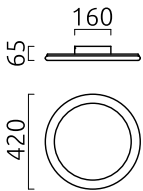

SAO

Type	wall/ceiling-luminaire
item nr.	28/2330.07-50
GTIN (EAN)	4022671118422

description

Wall lamp with crystal mirror Ø 330 mm integrated

SAO, Wandleuchte%2CDeckenleuchte, mat white, LED replaceable by specialist, direct, IP20

material and dimensions

color	mat white
material	steel + satinised acrylic diffuser
dimensions	D 420 mm x H 60 mm
weight	4.2 kg

light and electric specifications

lightsource	LED replaceable by specialist
control	dimnable trailing/leading edge
Casambi	optionally available with CASAMBI control
system demand	40 W
net	3,710 lm (luminaire/net)
gross	4,470 lm (LED-module/gross)
light color	2,700 K
CRI	90-100
beam angle	120 °
light emission	direct
degree of protection	IP20
protection class	1
Product type according to EU 2019/2015 and EU 2019/2020	containing product
Energy efficiency class of the built-in light source(s)	F

accessory

name	CASAMBI CBU-TED Bluetooth Dimmer
item nr.	6100
short text	CASAMBI, accessory