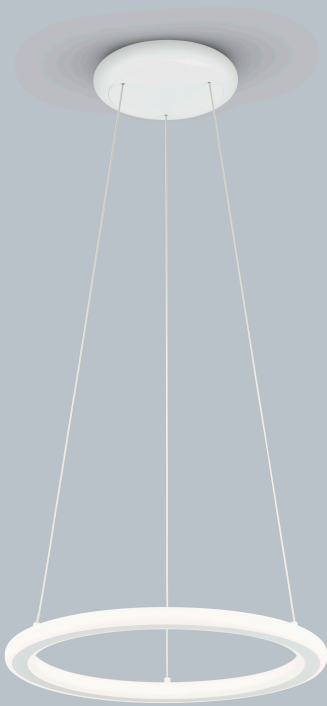

SAO

Type	pendant luminaire
item nr.	26/2430.07
GTIN (EAN)	4022671117357

description

SAO, pendant luminaire, mat white, LED replaceable by specialist, direct/indirect, IP20

material and dimensions

color	mat white
material	aluminium + satinised acrylic diffuser
dimensions	D 420 mm x H 2,300 mm
height adjustment	height adjustable
suspension length	50 mm - 2,100 mm
weight	2.7 kg

light and electric specifications

lightsource	LED replaceable by specialist
control	dimmable trailing/leading edge
Casambi	optionally available with CASAMBI control
system demand	40 W
net	3,710 lm (luminaire/net)
gross	4,470 lm (LED-module/gross)
light color	2,700 K
CRI	90-100
light emission	direct/indirect
degree of protection	IP20
protection class	1
Product type according to EU 2019/2015 and EU 2019/2020	containing product
Energy efficiency class of the built-in light source(s)	F

accessory

name	CASAMBI CBU-TED Bluetooth Dimmer
item nr.	6100
short text	CASAMBI, accessory