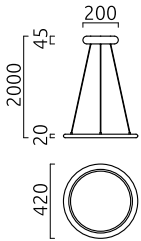

SAO

Type	pendant luminaire
item nr.	26/2430.07
GTIN (EAN)	4022671117357

description

SAO, pendant luminaire, mat white, LED replaceable by specialist, direct/indirect, IP20

material and dimensions

color	mat white
material	aluminium + satinised acrylic diffuser
dimensions	D 420 mm x H 2,300 mm
height adjustment	height adjustable
suspension length	50 mm - 2,100 mm
weight	2.7 kg

light and electric specifications

lightsource	LED replaceable by specialist
control	dimmable trailing/leading edge
Casambi	optionally available with CASAMBI control
system demand	40 W
net	3,710 lm (luminaire/net)
gross	4,470 lm (LED-module/gross)
light color	2,700 K
CRI	90-100
light emission	direct/indirect
degree of protection	IP20
protection class	1
Product type according to EU 2019/2015 and EU 2019/2020	containing product
Energy efficiency class of the built-in light source(s)	F