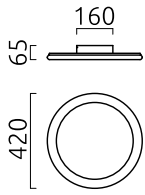

SAO

Type	ceiling luminaire
item nr.	25/2330.09
GTIN (EAN)	4022671116817

description

SAO, ceiling luminaire, gold leaf, LED replaceable by specialist, direct, IP20

material and dimensions

color	gold leaf
material	steel + satinised acrylic diffuser
dimensions	D 420 mm x H 60 mm
weight	3.1 kg

light and electric specifications

lightsource	LED replaceable by specialist
control	dimnable trailing/leading edge
Casambi	optionally available with CASAMBI control
system demand	40 W
net	3,710 lm (luminaire/net)
gross	4,470 lm (LED-module/gross)
light color	2,700 K
CRI	90-100
beam angle	120 °
light emission	direct
degree of protection	IP20
protection class	1
Product type according to EU 2019/2015 and EU 2019/2020	containing product
Energy efficiency class of the built-in light source(s)	F