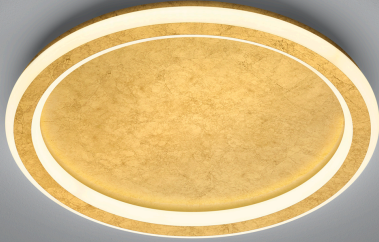

SAO

Type	ceiling luminaire
item nr.	25/2330.09
GTIN (EAN)	4022671116817

description

SAO, ceiling luminaire, gold leaf, LED replaceable by specialist, direct, IP20

material and dimensions

color	gold leaf
material	steel + satinised acrylic diffuser
dimensions	D 420 mm x H 60 mm
weight	3.1 kg

light and electric specifications

lightsource	LED replaceable by specialist
control	dimnable trailing/leading edge
Casambi	optionally available with CASAMBI control
system demand	40 W
net	3,710 lm (luminaire/net)
gross	4,470 lm (LED-module/gross)
light color	2,700 K
CRI	90-100
beam angle	120 °
light emission	direct
degree of protection	IP20
protection class	1
Product type according to EU 2019/2015 and EU 2019/2020	containing product
Energy efficiency class of the built-in light source(s)	F