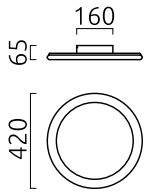

SAO

Type	ceiling luminaire
item nr.	25/2330.07
GTIN (EAN)	4022671116800

description

SAO, ceiling luminaire, mat white, LED replaceable by specialist, direct, IP20

material and dimensions

color	mat white
material	steel + satinised acrylic diffuser
dimensions	D 420 mm x H 60 mm
weight	3.1 kg

light and electric specifications

lightsource	LED replaceable by specialist
control	dimnable trailing/leading edge
Casambi	optionally available with CASAMBI control
system demand	40 W
net	3,710 lm (luminaire/net)
gross	4,470 lm (LED-module/gross)
light color	2,700 K
CRI	90-100
beam angle	120 °
light emission	direct
degree of protection	IP20
protection class	1
Product type according to EU 2019/2015 and EU 2019/2020	containing product
Energy efficiency class of the built-in light source(s)	F

accessory

name	CASAMBI CBU-TED Bluetooth Dimmer
item nr.	6100
short text	CASAMBI, accessory