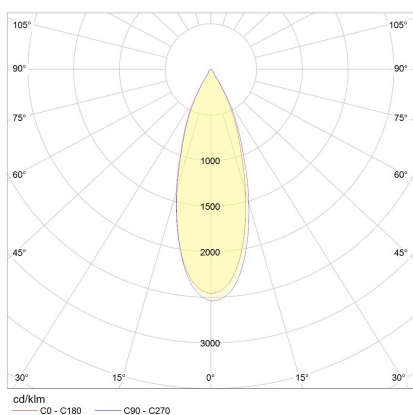

ROTA

Type	ceiling luminaire
item nr.	15/2164.22
GTIN (EAN)	4022671114790

description

surface-mounted luminaire white mat or black mat, two different sizes, spotlights rotatable and tiltable

ROTA, ceiling luminaire, mat black, LED replaceable by specialist, direct, IP20

material and dimensions

color	mat black
material	aluminium
dimensions	D 78 mm x H 82 mm
weight	0.47 kg

light and electric specifications

lightsource	LED replaceable by specialist
control	dimmable trailing/leading edge
system demand	9 W
net	620 lm (luminaire/net)
gross	890 lm (LED-module/gross)
light color	2,800 K
CRI	90-100
beam angle	36 °
light emission	direct
degree of protection	IP20
protection class	1
Product type according to EU 2019/2015 and EU 2019/2020	containing product
Energy efficiency class of the built-in light source(s)	F