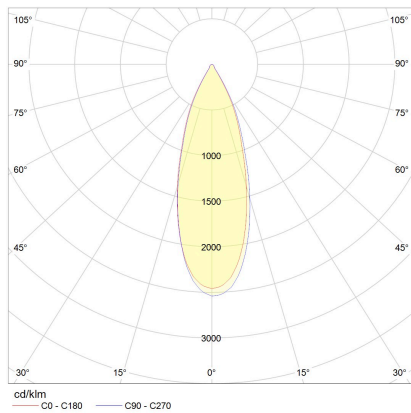

ROTA

Type	ceiling luminaire
item nr.	15/2164.07
GTIN (EAN)	4022671114783

description

surface-mounted luminaire white mat or black mat, two different sizes, spotlights rotatable and tiltable

ROTA, ceiling luminaire, mat white, LED replaceable by specialist, direct, IP20

material and dimensions

color	mat white
material	aluminium
dimensions	D 78 mm x H 82 mm
weight	0.47 kg

light and electric specifications

lightsource	LED replaceable by specialist
control	dimmable trailing/leading edge
system demand	9 W
net	620 lm (luminaire/net)
gross	890 lm (LED-module/gross)
light color	2,800 K
CRI	90-100
beam angle	36 °
light emission	direct
degree of protection	IP20
protection class	1
Product type according to EU 2019/2015 and EU 2019/2020	containing product
Energy efficiency class of the built-in light source(s)	F