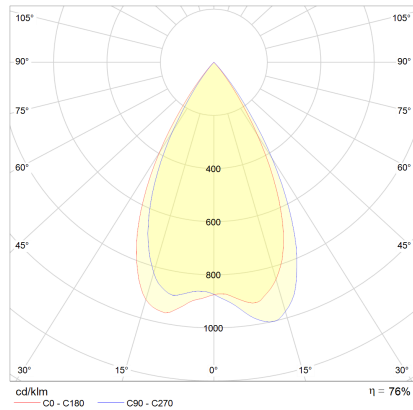

Type	recessed ceiling luminaire
item nr.	15/2050.07-07/40
GTIN (EAN)	4022671112246

description

Minimal appearance with 100% light. That's the PIC downlight in three different variations. Dimensions of only 50mm, made with intelligent, passive cooling.

Please order LED driver separately

PIC, recessed ceiling luminaire, white - white, LED replaceable by specialist, direct, IP20

material and dimensions

color	white - white
material	aluminium
dimensions	L 50 mm x B 50 mm x H 2 mm
weight	0.1 kg

light and electric specifications

lightsource	LED replaceable by specialist
control	other
Casambi	optionally available with CASAMBI control
system demand	10 W
net	550 lm (luminaire/net)
gross	1,030 lm (LED-module/gross)
light color	4,000 K
CRI	90-100
beam angle	50 °
light emission	direct
degree of protection	IP20
protection class	3
Product type according to EU 2019/2015 and EU 2019/2020	containing product
Energy efficiency class of the built-in light source(s)	F