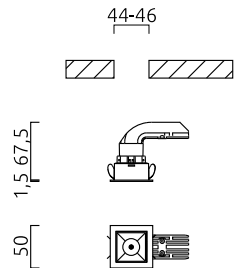

Type	recessed ceiling luminaire
item nr.	15/2050.07-07/40
GTIN (EAN)	4022671112246

description

Minimal appearance with 100% light. That's the PIC downlight in three different variations. Dimensions of only 50mm, made with intelligent, passive cooling.

Please order LED driver separately

PIC, recessed ceiling luminaire, white - white, LED replaceable by specialist, direct, IP20

material and dimensions

color	white - white
material	aluminium
dimensions	L 50 mm x B 50 mm x H 2 mm
weight	0.1 kg

light and electric specifications

lightsource	LED replaceable by specialist
control	other
Casambi	optionally available with CASAMBI control
system demand	10 W
net	550 lm (luminaire/net)
gross	1,030 lm (LED-module/gross)
light color	4,000 K
CRI	90-100
beam angle	50 °
light emission	direct
degree of protection	IP20
protection class	3
Product type according to EU 2019/2015 and EU 2019/2020	containing product
Energy efficiency class of the built-in light source(s)	F