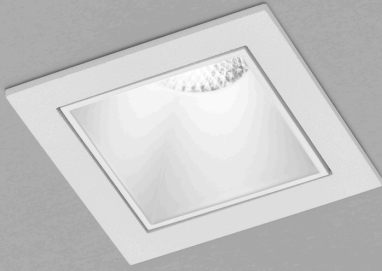

# PIC

Type	recessed ceiling luminaire
item nr.	15/2050.07-07/30
GTIN (EAN)	4022671112208

## description

Minimal appearance with 100% light. That's the PIC downlight in three different variations. Dimensions of only 50mm, made with intelligent, passive cooling.

Please order LED driver separately

PIC, recessed ceiling luminaire, white - white, LED replaceable by specialist, direct, IP20

## material and dimensions

color	white - white
material	aluminium
dimensions	L 50 mm x B 50 mm x H 2 mm
weight	0.1 kg