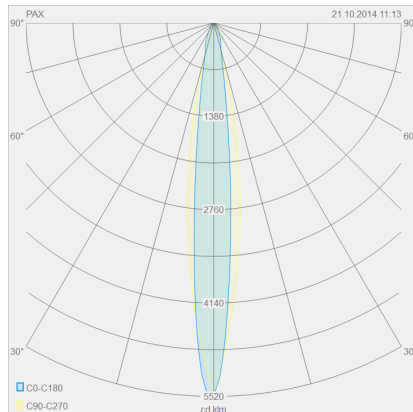

light and electric specifications

lightsource	LED replaceable by specialist
control	dimnable trailing/leading edge
system demand	7.5 W
net	560 lm (luminaire/net)
gross	780 lm (LED-module/gross)
light color	2,900 K
CRI	90-100
beam angle	12 °
light emission	direct
degree of protection	IP20
protection class	1

Product type according to EU 2019/2015 and EU 2019/2020 containing product

Energy efficiency class of the built-in light source(s) F