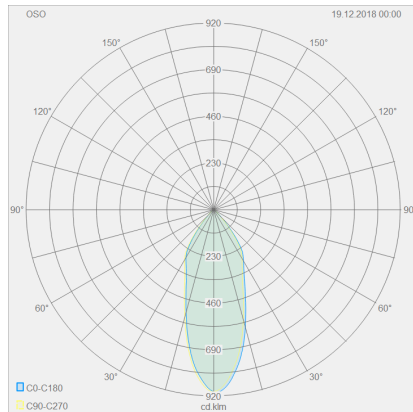

OSO

Type	ceiling luminaire
item nr.	15/1553.07
GTIN (EAN)	4022671100960

description

OSO, ceiling luminaire, mat white, LED not replaceable, direct, IP44

material and dimensions

color	mat white
material	aluminium + glass partially satinised
dimensions	D 65 mm x H 55 mm
weight	0.25 kg

light and electric specifications

lightsource	LED not replaceable
control	dimmable trailing/leading edge
system demand	7.5 W
net	370 lm (luminaire/net)
gross	710 lm (LED-module/gross)
light color	2,700 K
CRI	90-100
beam angle	40 °
light emission	direct
degree of protection	IP44
protection class	1
Product type according to EU 2019/2015 and EU 2019/2020	containing product
Energy efficiency class of the built-in light source(s)	E

65 mm
55 mm
165 mm