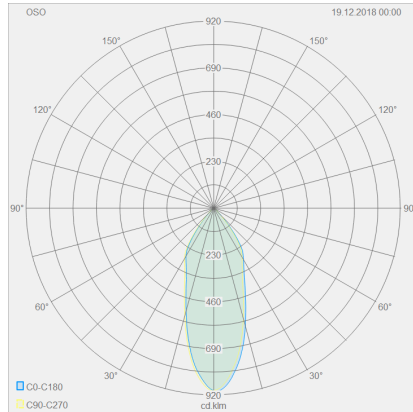

### material and dimensions

color	aluminium mat
material	aluminium + glass partially satinised
dimensions	L 65 mm x B 65 mm x H 55 mm
weight	0.4 kg

### light and electric specifications

lightsource	LED replaceable by specialist
control	dimmable trailing/leading edge
system demand	7.5 W
net	370 lm (luminaire/net)
gross	710 lm (LED-module/gross)
light color	2,700 K
CRI	90-100
beam angle	40 °
light emission	direct
degree of protection	IP44
protection class	1
Product type according to EU 2019/2015 and EU 2019/2020	containing product
Energy efficiency class of the built-in light source(s)	E