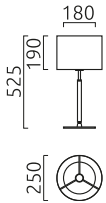

OPPO

Type	table luminaire
item nr.	19/2507.43
GTIN (EAN)	4022671119832

description

Black translucent fabric shade

with cord switch

OPPO, table luminaire, mattschwarz - schwarzchrom, other, direct/indirect, IP20

material and dimensions

color	mattschwarz - schwarzchrom
material	steel + Stoffschirm schwarz
dimensions	D 180 mm x H 525 mm
weight	1.8 kg

light and electric specifications

lightsource	1 x E27, 1 W - 60 W
lightsource incl.	Nein
control	not dimmable
system demand	0 W
light emission	direct/indirect
degree of protection	IP20
protection class	2