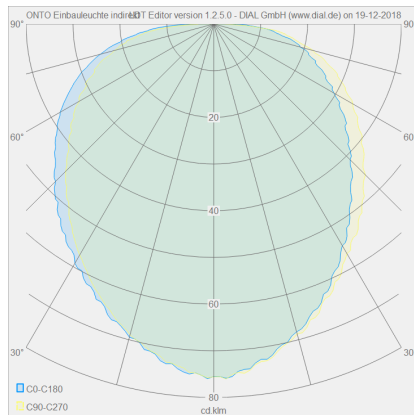

62 15 80

Type	recessed ceiling luminaire wall-recessed luminaire
item nr.	15/1938.07
GTIN (EAN)	4022671106917

description

for installation in flushmounted or cavity wall boxes

ONTO, Decken-Einbauleuchte%2CWand-Einbauleuchte, mat white, LED replaceable by specialist, indirect, IP20

material and dimensions

color	mat white
material	aluminium
dimensions	D 80 mm x H 77 mm
weight	0.12 kg

light and electric specifications

lightsource	LED replaceable by specialist
control	not dimmable
system demand	4 W
net	310 lm (luminaire/net)
gross	420 lm (LED-module/gross)
light color	2,900 K
CRI	90-100
light emission	indirect
degree of protection	IP20
protection class	2
Product type according to EU 2019/2015 and EU 2019/2020	containing product
Energy efficiency class of the built-in light source(s)	F