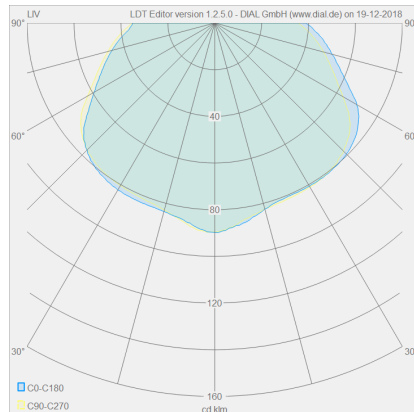

# LIV

Type	ceiling luminaire
item nr.	15/1732.07
GTIN (EAN)	4022671103541

### description

LIV, ceiling luminaire, mat white, LED replaceable by specialist, direct, IP30

### material and dimensions

color	mat white
material	steel + satinised acrylic diffuser
dimensions	D 150 mm x H 95 mm
weight	0.66 kg

### light and electric specifications

lightsource	LED replaceable by specialist
control	dimnable trailing/leading edge
Casambi	optionally available with CASAMBI control
system demand	10 W
net	460 lm (luminaire/net)
gross	1,260 lm (LED-module/gross)
light color	2,900 K
CRI	90-100
light emission	direct
degree of protection	IP30
protection class	1
Product type according to EU 2019/2015 and EU 2019/2020	containing product
Energy efficiency class of the built-in light source(s)	E