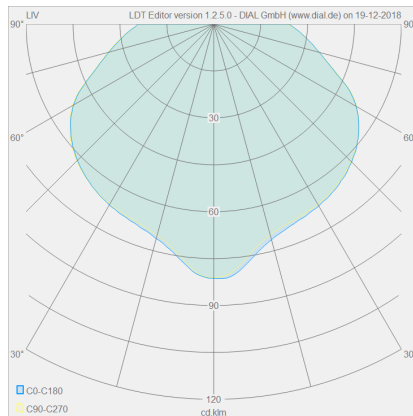

LIV

Type	ceiling luminaire
item nr.	15/1632.22
GTIN (EAN)	4022671115216

description

LIV, ceiling luminaire, mat black, LED replaceable by specialist, direct, IP30

material and dimensions

color	mat black
material	steel + satinised acrylic diffusor
dimensions	D 200 mm x H 110 mm
weight	1.1 kg

light and electric specifications

lightsource	LED replaceable by specialist
control	dimnable trailing/leading edge
Casambi	optionally available with CASAMBI control
system demand	17 W
net	740 lm (luminaire/net)
gross	2,090 lm (LED-module/gross)
light color	2,900 K
CRI	90-100
light emission	direct
degree of protection	IP30
protection class	1