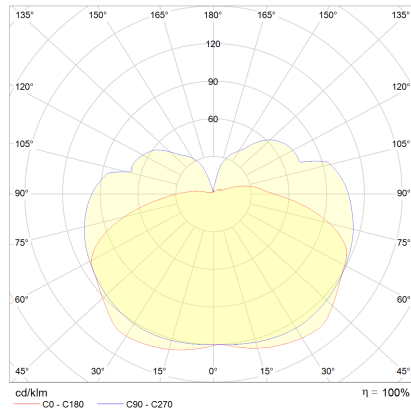

# LIS

Type	wall/ceiling-luminaire
item nr.	48/2029.04
GTIN (EAN)	4022671109581

## description

LIS, Wandleuchte%2CDeckenleuchte, chrome, LED replaceable by specialist, direct/indirect, IP44

## material and dimensions

color	chrome
material	opal glass satinised
dimensions	L 600 mm x B 80 mm x H 120 mm
weight	1.3 kg

## light and electric specifications

lightsource	LED replaceable by specialist
control	not dimmable
system demand	12 W
net	1,010 lm (luminaire/net)
gross	1,680 lm (LED-module/gross)
light color	2,900 K
CRI	80-89
light emission	direct/indirect
degree of protection	IP44
protection class	1
Product type according to EU 2019/2015 and EU 2019/2020	containing product
Energy efficiency class of the built-in light source(s)	F