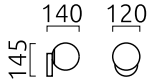

LIS

Type	wall luminaire
item nr.	18/2123.04
GTIN (EAN)	4022671113403

description

LIS, wall luminaire, chrome, LED replaceable by specialist, direct, IP44

material and dimensions

color	chrome
material	aluminium + opal glass satinised
dimensions	D 120 mm x H 140 mm
weight	0.4 kg