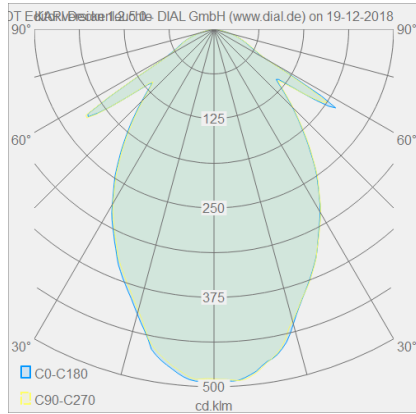

115 75
 ○ □ 115

KARI

Type	ceiling luminaire
item nr.	15/1946.22
GTIN (EAN)	4022671113359

description

KARI, ceiling luminaire, mat black, LED replaceable by specialist, direct, IP30

material and dimensions

color	mat black
material	steel + glass partially satinised
dimensions	D 115 mm x H 75 mm
weight	0.6 kg

light and electric specifications

lightsource	LED replaceable by specialist
control	dimmable trailing/leading edge
system demand	12 W
net	1,030 lm (luminaire/net)
gross	1,180 lm (LED-module/gross)
light color	2,700 K
CRI	90-100
light emission	direct
degree of protection	IP30
protection class	1
Product type according to EU 2019/2015 and EU 2019/2020	containing product
Energy efficiency class of the built-in light source(s)	F