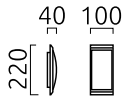

KAPO

Type	wall luminaire
item nr.	A18610.93
GTIN (EAN)	4022671103268

description

KAPO, wall luminaire, graphite, LED replaceable by specialist, direct, IP54

material and dimensions

color	graphite
material	aluminium + satinised acrylic diffuser
dimensions	L 220 mm x B 100 mm x H 40 mm
weight	0.44 kg

light and electric specifications

lightsource	LED replaceable by specialist
control	dimmable trailing/leading edge
Casambi	optionally available with CASAMBI control
system demand	8 W
net	510 lm (luminaire/net)
gross	820 lm (LED-module/gross)
light color	3,000 K
CRI	80-89
light emission	direct
degree of protection	IP54
protection class	1
Product type according to EU 2019/2015 and EU 2019/2020	containing product
Energy efficiency class of the built-in light source(s)	F

accessory

name	CASAMBI CBU-TED Bluetooth Dimmer
item nr.	6100
short text	CASAMBI, accessory