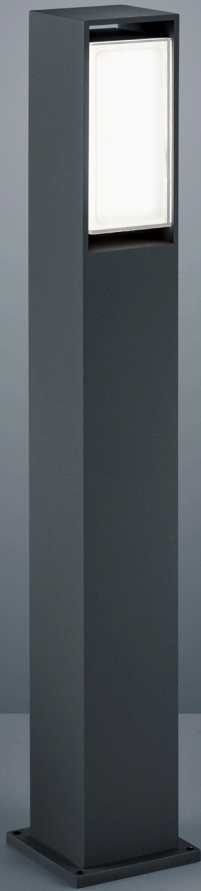

ISY

Type	bollard luminaire
item nr.	A19901.93
GTIN (EAN)	4022671108881

description

ISY, bollard luminaire, graphite, LED replaceable by specialist, direct/indirect, IP54

material and dimensions

color	graphite
material	aluminium + glass satinised
dimensions	L 125 mm x B 125 mm x H 750 mm
weight	3.45 kg

light and electric specifications

lightsource	LED replaceable by specialist
control	not dimmable
system demand	13 W
net	810 lm (luminaire/net)
gross	1,440 lm (LED-module/gross)
light color	3,000 K
CRI	80-89
light emission	direct/indirect
degree of protection	IP54
protection class	1

Product type according to EU

2019/2015 and EU containing product
2019/2020

Energy efficiency class of the built-in light source(s) F

accessory

name	ISY Montageplatte Stahl verzinkt 125x125x6 mm für Erdstück
item nr.	9034
short text	ISY, accessory, zinc-plated steel
name	Erdspieß für Pollerleuchten Stahl verzinkt
item nr.	A19900
short text	accessory, zinc-plated steel