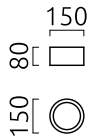

ENIO

Type	ceiling luminaire
item nr.	15/2215.07-07
GTIN (EAN)	4022671114981

description

surface-mounted ceiling lights with prismatic anti-glare screen
available in Ø 150, 200 and 300 mm

lamp base in matt black or matt white can be combined with
reflector inserts in black, white or gold

ENIO, ceiling luminaire, white - white, LED replaceable by
specialist, direct, IP20

material and dimensions

color	white - white
material	aluminium + prismatic de- glaring cover
dimensions	D 150 mm x H 80 mm
weight	1 kg

light and electric specifications

lightsource	LED replaceable by specialist
control	dimnable trailing/leading edge
Casambi	optionally available with CASAMBI control
system demand	12 W
net	940 lm (luminaire/net)
gross	1,310 lm (LED-module/gross)
light color	2,700 K
CRI	90-100
light emission	direct
degree of protection	IP20
protection class	1
Product type according to EU 2019/2015 and EU 2019/2020	containing product
Energy efficiency class of the built-in light source(s)	F

accessory

name	CASAMBI CBU-TED Bluetooth Dimmer
item nr.	6100
short text	CASAMBI, accessory