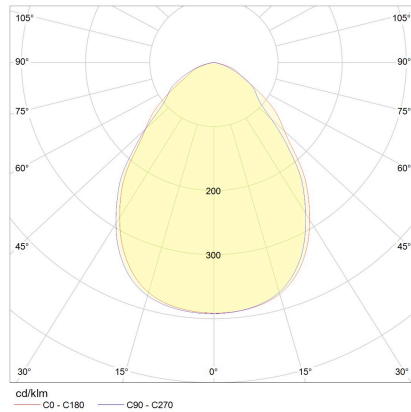

ENIO

Type	ceiling luminaire
item nr.	15/2215.07-07
GTIN (EAN)	4022671114981

description

surface-mounted ceiling lights with prismatic anti-glare screen
available in Ø 150, 200 and 300 mm

lamp base in matt black or matt white can be combined with
reflector inserts in black, white or gold

ENIO, ceiling luminaire, white - white, LED replaceable by
specialist, direct, IP20

material and dimensions

color	white - white
material	aluminium + prismatic de- glaring cover
dimensions	D 150 mm x H 80 mm
weight	1 kg

light and electric specifications

lightsource	LED replaceable by specialist
control	dimnable trailing/leading edge
Casambi	optionally available with CASAMBI control
system demand	12 W
net	940 lm (luminaire/net)
gross	1,310 lm (LED-module/gross)
light color	2,700 K
CRI	90-100
light emission	direct
degree of protection	IP20
protection class	1
Product type according to EU 2019/2015 and EU 2019/2020	containing product
Energy efficiency class of the built-in light source(s)	F