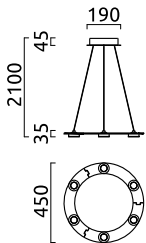

EIGHT

Type	pendant luminaire
item nr.	66/2313.22
GTIN (EAN)	4022671116527

description

EIGHT, pendant luminaire, mat black, LED replaceable by specialist, direct, IP20

material and dimensions

color	mat black
material	aluminium + satinised acrylic diffusor
dimensions	D 450 mm x H 2,100 mm
height adjustment	height adjustable
weight	6 kg

light and electric specifications

lightsource	LED replaceable by specialist
control	dimnable trailing/leading edge
Casambi	optionally available with CASAMBI control
system demand	26 W
net	1,520 lm (luminaire/net)
gross	2,850 lm (LED-module/gross)
light color	2,700 K
CRI	90-100
light emission	direct
degree of protection	IP20
protection class	1
Product type according to EU 2019/2015 and EU 2019/2020	containing product
Energy efficiency class of the built-in light source(s)	F

accessory

name	CASAMBI CBU-TED Bluetooth Dimmer
item nr.	6100
short text	CASAMBI, accessory