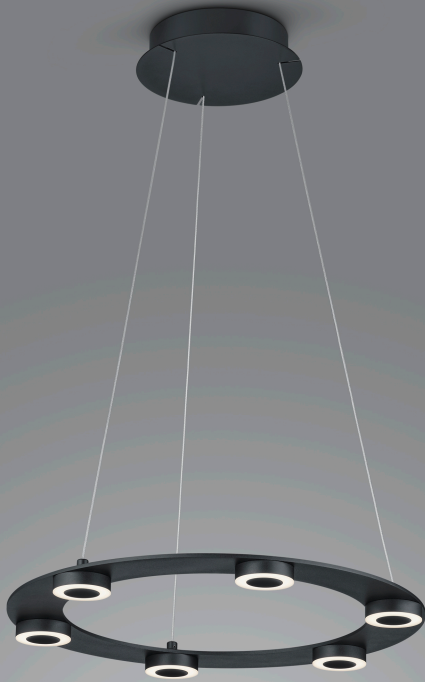

# EIGHT

Type	pendant luminaire
item nr.	66/2313.22
GTIN (EAN)	4022671116527

## description

EIGHT, pendant luminaire, mat black, LED replaceable by specialist, direct, IP20

## material and dimensions

color	mat black
material	aluminium + satinised acrylic diffusor
dimensions	D 450 mm x H 2,100 mm
height adjustment	height adjustable
weight	6 kg

## light and electric specifications

lightsource	LED replaceable by specialist
control	dimnable trailing/leading edge
Casambi	optionally available with CASAMBI control
system demand	26 W
net	1,520 lm (luminaire/net)
gross	2,850 lm (LED-module/gross)
light color	2,700 K
CRI	90-100
light emission	direct
degree of protection	IP20
protection class	1
Product type according to EU 2019/2015 and EU 2019/2020	containing product
Energy efficiency class of the built-in light source(s)	F