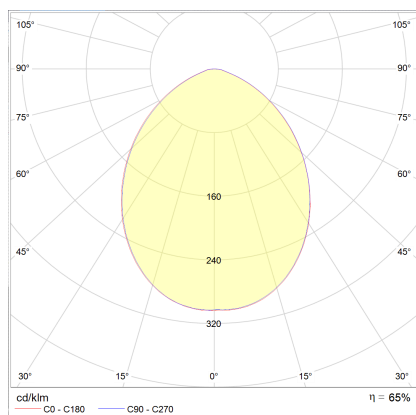

DORA

Type	ceiling luminaire
item nr.	15/1805.07
GTIN (EAN)	4022671106078

description

DORA, ceiling luminaire, mat white, LED replaceable by specialist, direct, IP20

material and dimensions

color	mat white
material	aluminium + glass satinised
dimensions	L 100 mm x B 100 mm x H 85 mm
weight	0.43 kg

light and electric specifications

lightsource	LED replaceable by specialist
control	not dimmable
system demand	7.5 W
net	540 lm (luminaire/net)
gross	880 lm (LED-module/gross)
light color	2,900 K
CRI	80-89
light emission	direct
degree of protection	IP20
protection class	1
Product type according to EU 2019/2015 and EU 2019/2020	containing product
Energy efficiency class of the built-in light source(s)	F