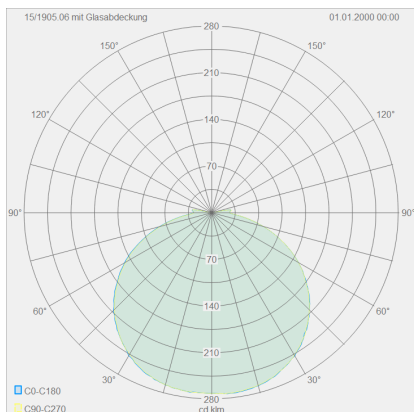

COSI

Type	wall/ceiling-luminaire
item nr.	15/1905.22
GTIN (EAN)	4022671108492

description

COSI, Wandleuchte%2CDeckenleuchte, mat black, LED replaceable by specialist, direct, IP30

material and dimensions

color	mat black
material	steel + glass satinised with polished edges
dimensions	L 110 mm x B 110 mm x H 50 mm
weight	0.6 kg

light and electric specifications

lightsource	LED replaceable by specialist
control	dimmable trailing/leading edge
system demand	7 W
net	610 lm (luminaire/net)
gross	1,070 lm (LED-module/gross)
light color	2,900 K
CRI	90-100
light emission	direct
degree of protection	IP30
protection class	1
Product type according to EU 2019/2015 and EU 2019/2020	containing product
Energy efficiency class of the built-in light source(s)	D