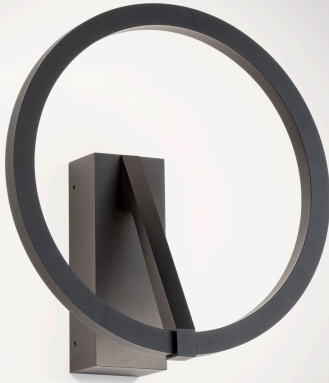

CHAZ

Type	wall luminaire
item nr.	18/2402.22
GTIN (EAN)	4022671117975

description

CHAZ, wall luminaire, mat black, LED replaceable by specialist, indirect, IP20

material and dimensions

color	mat black
material	aluminium + satinised acrylic diffuser
dimensions	D 220 mm x H 100 mm
weight	0.48 kg

light and electric specifications

lightsource	LED replaceable by specialist
control	dimmable trailing/leading edge
system demand	9 W
net	660 lm (luminaire/net)
gross	1,100 lm (LED-module/gross)
light color	2,700 K
CRI	90-100
light emission	indirect
degree of protection	IP20
protection class	1