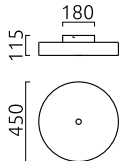

BOKI

Type	ceiling luminaire
item nr.	15/1745.19/9292
GTIN (EAN)	4022671106610

description

BOKI, ceiling luminaire, nickel mat - chrome, LED replaceable by specialist, direct/indirect, IP20

material and dimensions

color	nickel mat - chrome
material	steel + shade, anthracite
dimensions	D 450 mm x H 115 mm
weight	2.75 kg

light and electric specifications

lightsource	LED replaceable by specialist
control	dimnable trailing/leading edge
Casambi	optionally available with CASAMBI control
system demand	31 W
net	2,280 lm (luminaire/net)
gross	3,510 lm (LED-module/gross)
light color	2,800 K
CRI	90-100
light emission	direct/indirect
degree of protection	IP20
protection class	1
Product type according to EU 2019/2015 and EU 2019/2020	containing product
Energy efficiency class of the built-in light source(s)	F

accessory

name	CASAMBI CBU-TED Bluetooth Dimmer
item nr.	6100
short text	CASAMBI, accessory