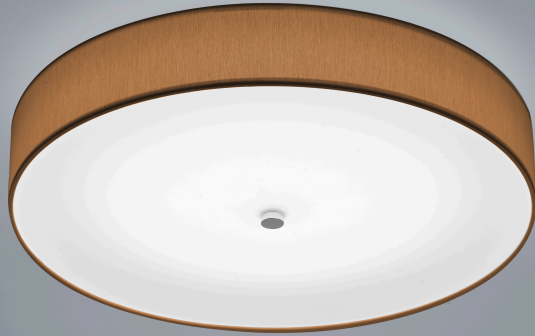

BOKI

Type	ceiling luminaire
item nr.	15/1745.19/9259
GTIN (EAN)	4022671103800

description

BOKI, ceiling luminaire, nickel mat - chrome, LED replaceable by specialist, direct/indirect, IP20

material and dimensions

color	nickel mat - chrome
material	steel + shade, mocca
dimensions	D 450 mm x H 115 mm
weight	2.75 kg

light and electric specifications

lightsource	LED replaceable by specialist
control	dimnable trailing/leading edge
Casambi	optionally available with CASAMBI control
system demand	31 W
net	2,280 lm (luminaire/net)
gross	3,510 lm (LED-module/gross)
light color	2,800 K
CRI	90-100
light emission	direct/indirect
degree of protection	IP20
protection class	1
Product type according to EU 2019/2015 and EU 2019/2020	containing product
Energy efficiency class of the built-in light source(s)	F

accessory

name	CASAMBI CBU-TED Bluetooth Dimmer
item nr.	6100
short text	CASAMBI, accessory