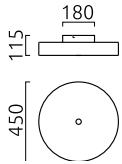

BOKI

Type	ceiling luminaire
item nr.	15/1745.19/9259
GTIN (EAN)	4022671103800

description

BOKI, ceiling luminaire, nickel mat - chrome, LED replaceable by specialist, direct/indirect, IP20

material and dimensions

color	nickel mat - chrome
material	steel + shade, mocca
dimensions	D 450 mm x H 115 mm
weight	2.75 kg

light and electric specifications

lightsource	LED replaceable by specialist
control	dimnable trailing/leading edge
Casambi	optionally available with CASAMBI control
system demand	31 W
net	2,280 lm (luminaire/net)
gross	3,510 lm (LED-module/gross)
light color	2,800 K
CRI	90-100
light emission	direct/indirect
degree of protection	IP20
protection class	1
Product type according to EU 2019/2015 and EU 2019/2020	containing product
Energy efficiency class of the built-in light source(s)	F

accessory

name	CASAMBI CBU-TED Bluetooth Dimmer
item nr.	6100
short text	CASAMBI, accessory