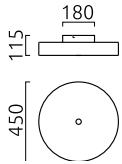

BOKI

Type	ceiling luminaire
item nr.	15/1745.19/9258
GTIN (EAN)	4022671103794

description

BOKI, ceiling luminaire, nickel mat - chrome, LED replaceable by specialist, direct/indirect, IP20

material and dimensions

color	nickel mat - chrome
material	steel + shade, white
dimensions	D 450 mm x H 115 mm
weight	2.75 kg

light and electric specifications

lightsource	LED replaceable by specialist
control	dimnable trailing/leading edge
Casambi	optionally available with CASAMBI control
system demand	31 W
net	2,280 lm (luminaire/net)
gross	3,510 lm (LED-module/gross)
light color	2,800 K
CRI	90-100
light emission	direct/indirect
degree of protection	IP20
protection class	1
Product type according to EU 2019/2015 and EU 2019/2020	containing product
Energy efficiency class of the built-in light source(s)	F

accessory

name	CASAMBI CBU-TED Bluetooth Dimmer
item nr.	6100
short text	CASAMBI, accessory