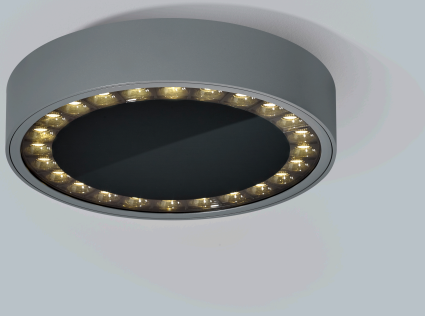

BICA

Type	ceiling luminaire
item nr.	A152307.93
GTIN (EAN)	4022671117159

description

BICA, ceiling luminaire, graphite, LED replaceable by specialist, direct, IP65

material and dimensions

color	graphite
material	cast aluminium + glass clear
dimensions	D 230 mm x H 50 mm
weight	1.23 kg

light and electric specifications

lightsource	LED replaceable by specialist
control	not dimmable
system demand	25 W
net	2,090 lm (luminaire/net)
gross	2,830 lm (LED-module/gross)
light color	3,000 K
CRI	80-89
beam angle	48 °
light emission	direct
degree of protection	IP65
protection class	1
Product type according to EU 2019/2015 and EU 2019/2020	containing product
Energy efficiency class of the built-in light source(s)	F